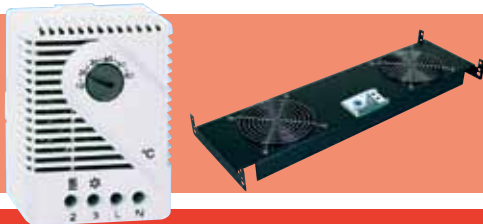

THERMOSTATS

Temperature regulators are used in control systems for the exact regulation of the air temperature. The required temperature is set with a graduated dial.

THERMOSTATS

TYPE	CODE
STANDARD	37031-35
SPECIFICATION	VALUE
ADJUSTMENT RANGE	10°C - 60°C
DIMENSIONS:	67 X 50 X 37MM
WEIGHT:	0.1KG
HOUSING:	PLASTIC UL 94 V-0
PROTECTION:	IP 30 (DIN 40050)