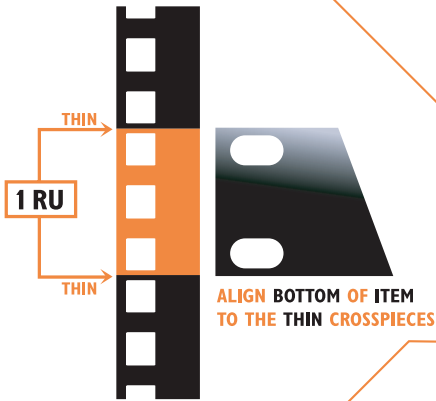

MFB PRODUCTS PTY LTD
ABN 63 004 939 860

Cantilever Shelf

STEP 1

CAGE NUT ASSEMBLY

STEP 2

ASSEMBLE SHELF

STEP 3

INSERT SHELF FROM FRONT AND TIGHTEN SCREWS