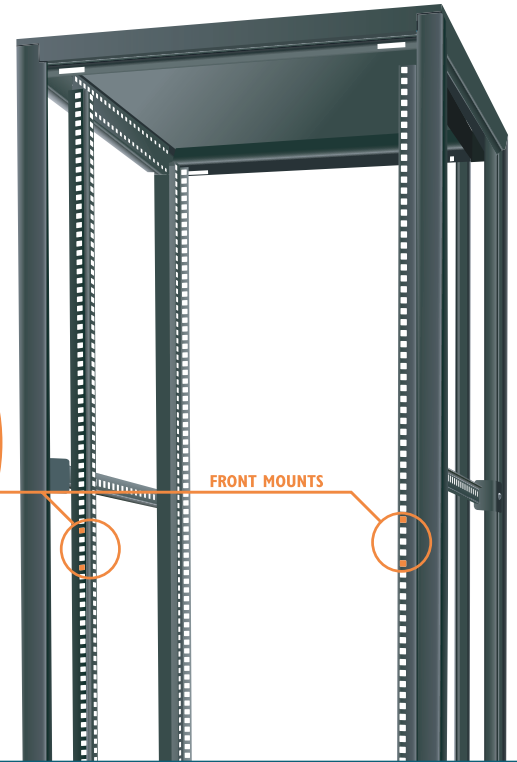

MFB PRODUCTS PTY LTD
ABN 63 004 939 860

Cantilever Shelf

STEP 1

CAGE NUT ASSEMBLY

STEP 2

ASSEMBLE SHELF

STEP 3

INSERT SHELF FROM FRONT AND TIGHTEN SCREWS