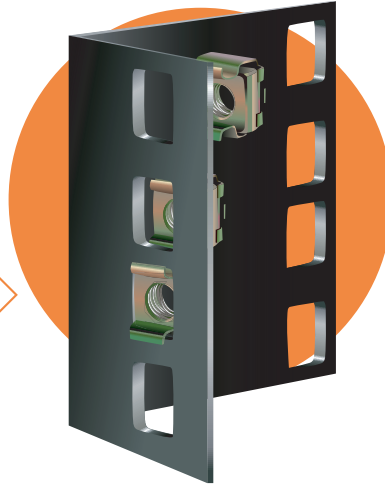

MFB PRODUCTS PTY LTD
ABN 63 004 939 860

Cantilever Shelf

STEP 1

CAGE NUT ASSEMBLY

STEP 2

ASSEMBLE SHELF

STEP 3

INSERT SHELF FROM FRONT AND TIGHTEN SCREWS