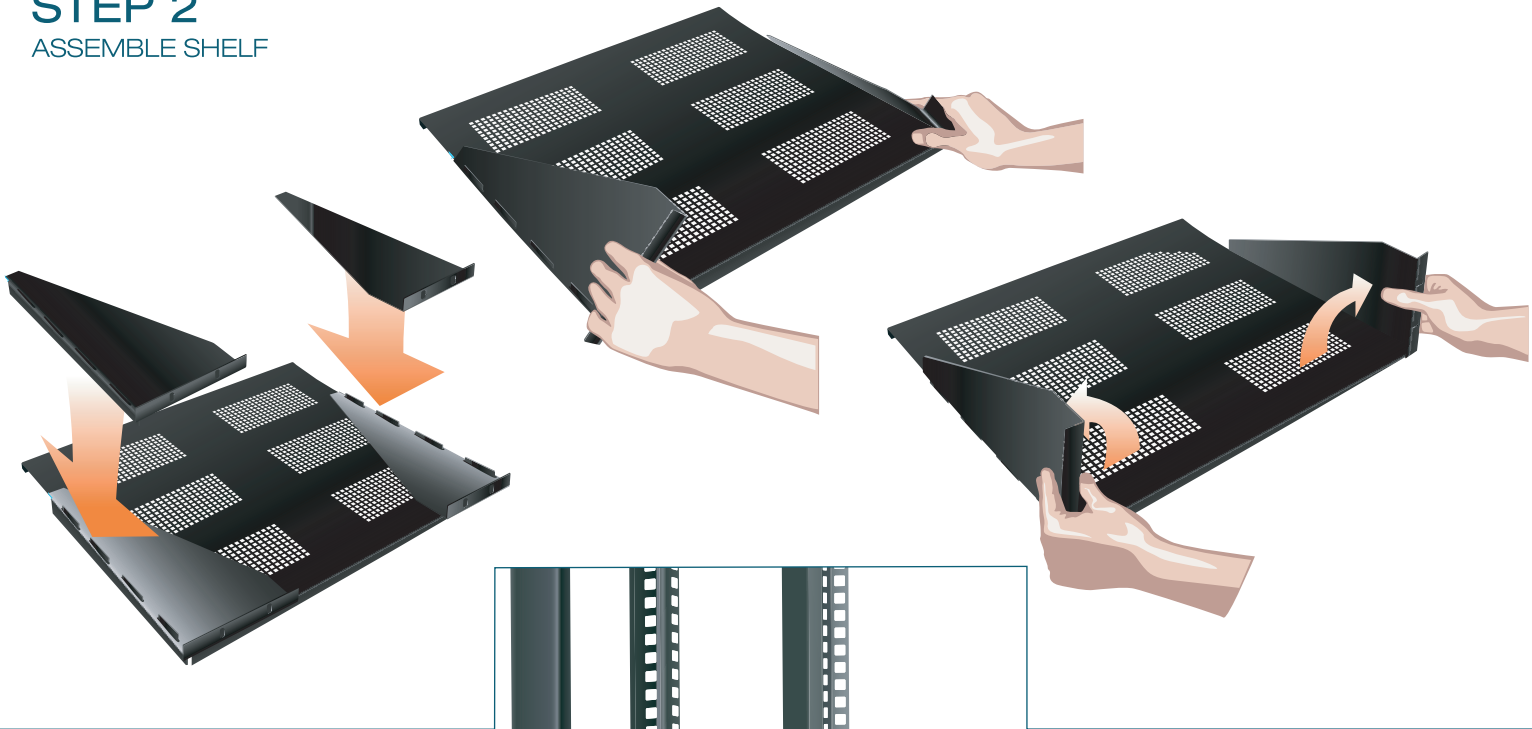

MFB PRODUCTS PTY LTD
ABN 63 004 939 860

Cantilever Shelf

STEP 1

CAGE NUT ASSEMBLY

STEP 2

ASSEMBLE SHELF

STEP 3

INSERT SHELF FROM FRONT AND TIGHTEN SCREWS